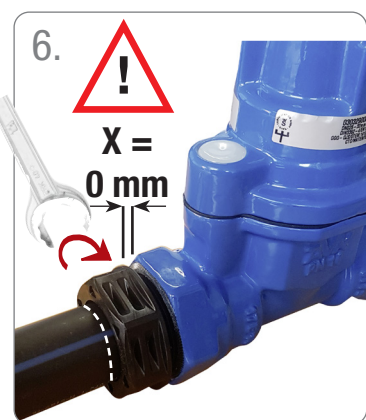

AVK PRK COUPLINGS FOR PE PIPES

For series 03, series 16 (POM) + series 103 with PRK couplings

Mounting instruction / Montagevejledning

Einbauanleitung / Instruction de montage

A

** DN 20 - Ø25 mm	=	40 mm
DN 25 - Ø32 mm	=	45 mm
DN 32 - Ø40 mm	=	55 mm
DN 40 - Ø50 mm	=	59 mm
DN 50 - Ø63 mm	=	68 mm

Mounting instruction

Montagevejledning / Einbauanleitung /
Instruction de montage

AVK type PRK tensile socket joints for PE pipes

December 2019 - Rev B

www.avkvalves.eu