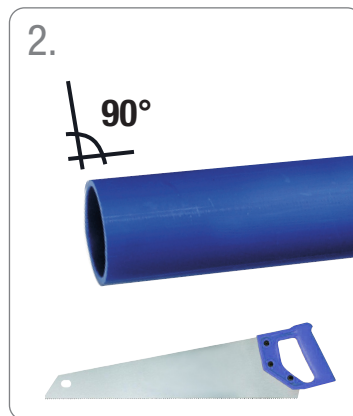

AVK PRK COUPLINGS FOR PE PIPES

For series 03, series 16 (POM) + series 103 with PRK couplings

Mounting instruction / Montagevejledning

Einbauanleitung / Instruction de montage

A

** DN 20 - Ø25 mm	=	40 mm
DN 25 - Ø32 mm	=	45 mm
DN 32 - Ø40 mm	=	55 mm
DN 40 - Ø50 mm	=	59 mm
DN 50 - Ø63 mm	=	68 mm