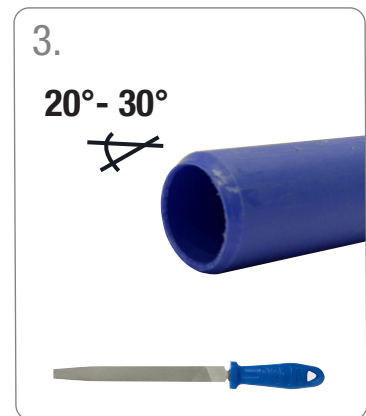

AVK PRK COUPLINGS FOR PE PIPES

For series 03, series 16 (POM) + series 103 with PRK couplings

Mounting instruction / Montagevejledning

Einbauanleitung / Instruction de montage

A

** DN 20 - Ø25 mm	=	40 mm
DN 25 - Ø32 mm	=	45 mm
DN 32 - Ø40 mm	=	55 mm
DN 40 - Ø50 mm	=	59 mm
DN 50 - Ø63 mm	=	68 mm

Mounting instruction

Montagevejledning / Einbauanleitung /
Instruction de montage

AVK type PRK tensile socket joints for PE pipes

December 2019 - Rev B

www.avkvalves.eu