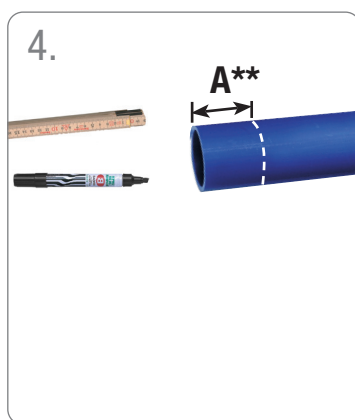

AVK PRK COUPLINGS FOR PE PIPES

For series 03, series 16 (POM) + series 103 with PRK couplings

Mounting instruction / Montagevejledning

Einbauanleitung / Instruction de montage

A

** DN 20 - Ø25 mm	=	40 mm
DN 25 - Ø32 mm	=	45 mm
DN 32 - Ø40 mm	=	55 mm
DN 40 - Ø50 mm	=	59 mm
DN 50 - Ø63 mm	=	68 mm

Mounting instruction

Montagevejledning / Einbauanleitung /
Instruction de montage

AVK type PRK tensile socket joints for PE pipes

December 2019 - Rev B

www.avkvalves.eu