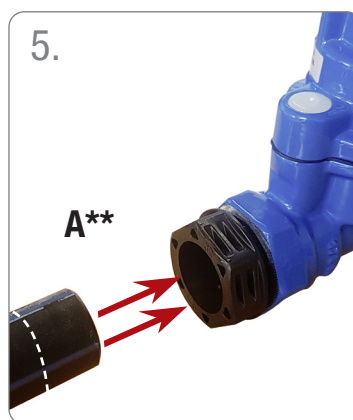

AVK PRK COUPLINGS FOR PE PIPES

For series 03, series 16 (POM) + series 103 with PRK couplings

Mounting instruction / Montagevejledning

Einbauanleitung / Instruction de montage

A

** DN 20 - Ø25 mm	=	40 mm
DN 25 - Ø32 mm	=	45 mm
DN 32 - Ø40 mm	=	55 mm
DN 40 - Ø50 mm	=	59 mm
DN 50 - Ø63 mm	=	68 mm

Mounting instruction

Montagevejledning / Einbauanleitung /
Instruction de montage

AVK type PRK tensile socket joints for PE pipes

December 2019 - Rev B

www.avkvalves.eu